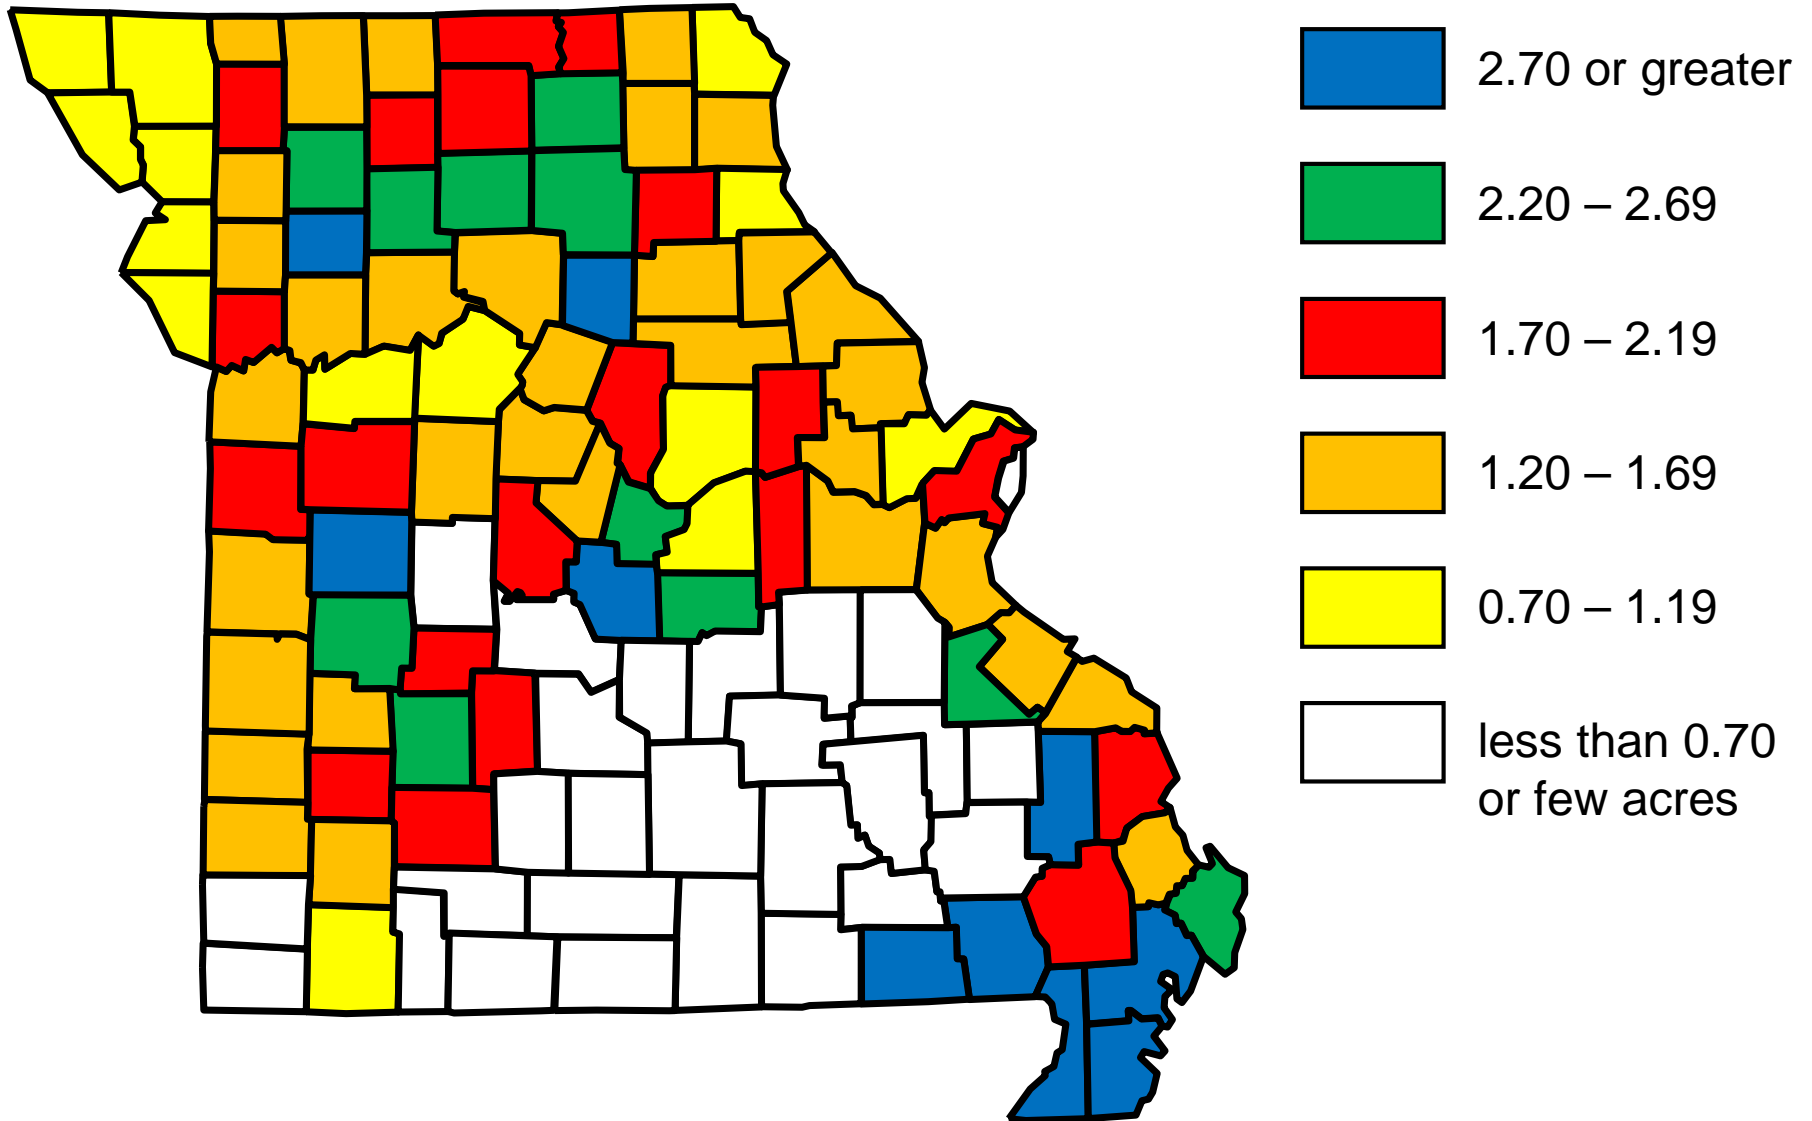

Soybean in Missouri

Portion (%) of Grain Crop Acreage Planted to Soybean

Ratio of Soybean and Corn Harvested Acres for 6 States 2014

Ratio of Soybean to Corn Harvested Acres in 2014

Source: USDA/NASS

Harvested Acres of Soybean in Missouri

Source: USDA/NASS

Bushels of Soybean Produced in Missouri

Source: USDA/NASS

Value (millions \$US) of Soybean Produced in Missouri

Soybean Yield (bu/acre) in Missouri

Soybean Price (\$/bushel) in Missouri

Source: USDA/NASS