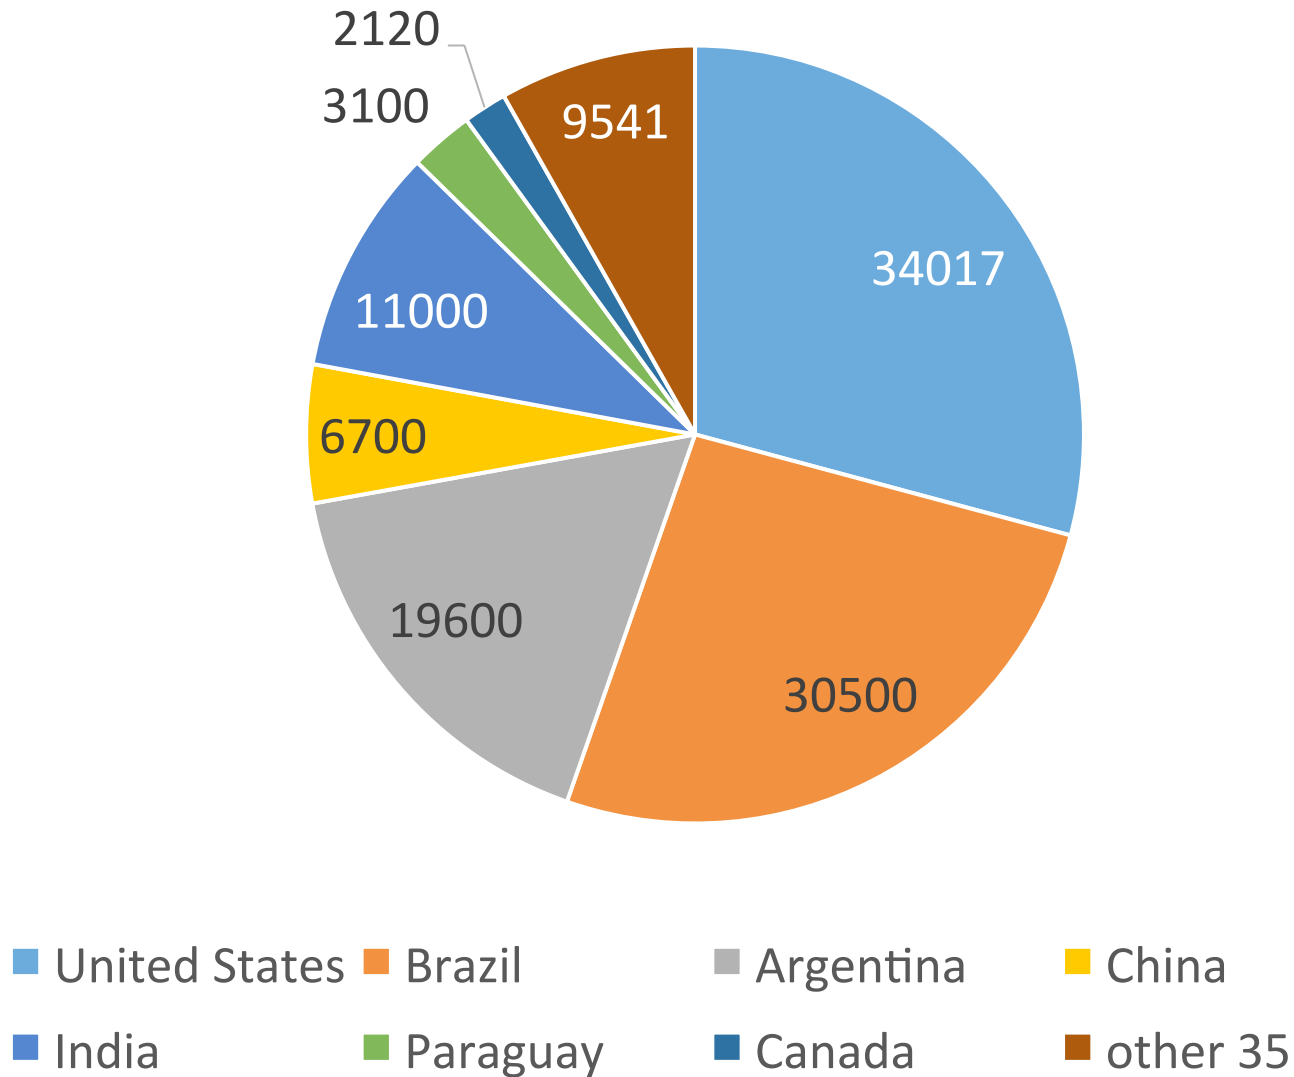

# World Soybean Harvested Area

1000 hectares

2014/2015

# World Soybean Harvested Area

percent of total area  
2014/2015

- United States
- Brazil
- Argentina
- China
- India
- Paraguay
- Canada
- other 35

# World Soybean Production

1000 metric tons

2014/2015

# World Soybean Production

percent of total produced  
2014/2015

- United States
- Brazil
- Argentina
- China
- India
- Paraguay
- Canada
- other 35