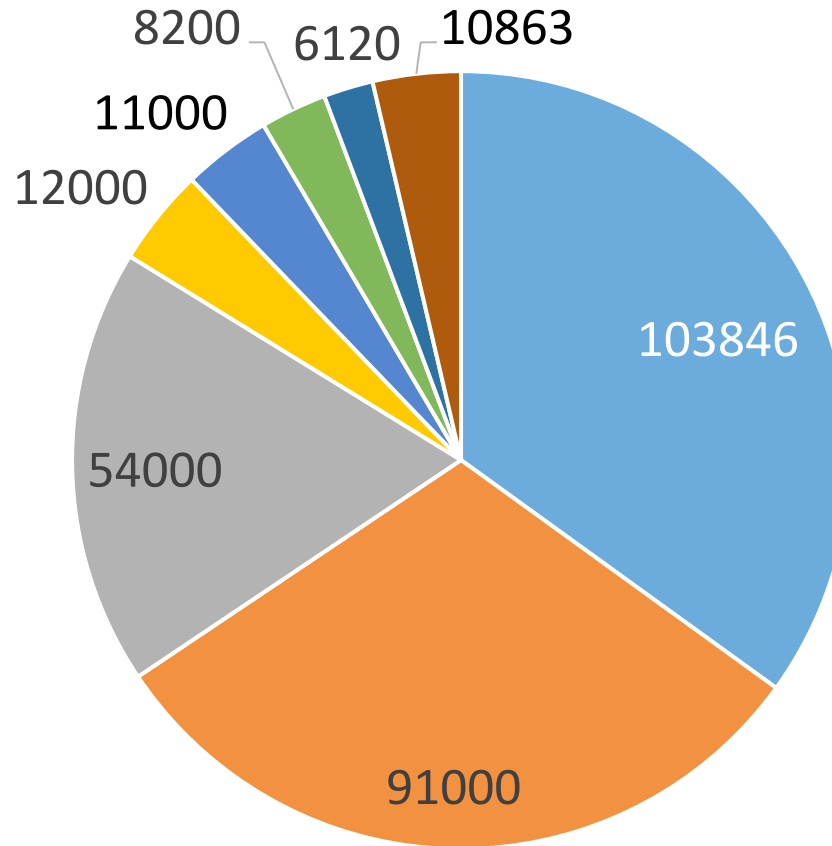

# World Soybean Harvested Area

1000 hectares

2014/2015

# World Soybean Harvested Area

percent of total area  
2014/2015

- United States
- Brazil
- Argentina
- China
- India
- Paraguay
- Canada
- other 35

# World Soybean Production

1000 metric tons

2014/2015

# World Soybean Production

percent of total produced  
2014/2015

- United States
- Brazil
- Argentina
- China
- India
- Paraguay
- Canada
- other 35